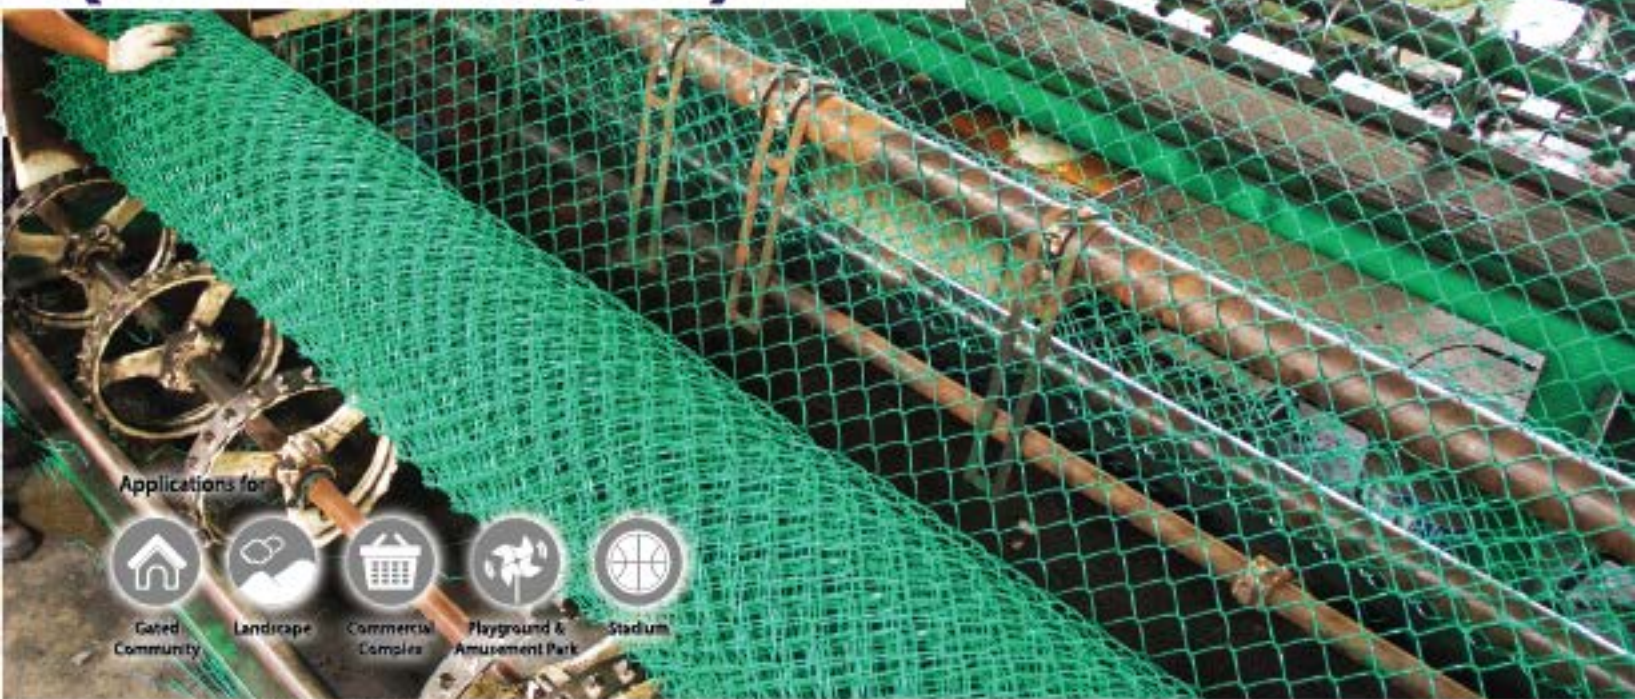

# WT **CHAIN LINK** FENCE (PVC COATED / GI)

Applications for

Gated Community

Landscape

Commercial Complex

Playground & Amusement Park

Stadium

<b>TYPE</b>	GI OR PVC COATED
<b>GAUGE</b>	6, 8, 9, 10, AND 12 GAUGE (G) GALVANISED CORE WIRE
<b>HEIGHTS</b>	3', 4', 5', 6', 7', 8', 9', 10', 11', 12', 13', 14', 15' (FEET) (0.9M, 1.2M, 1.5M, 1.8M, 2.1M, 2.4M, 2.7M, 3M, 3.3M, 3.6M, 3.9M, 4.2M, 4.5M)
<b>SPACING</b>	1½", 2", 2½" AND 3" (INCH)
<b>COLORS</b>	<b>FOREST GREEN, ORANGE, YELLOW, BLUE, BLACK, GALVANISED</b>